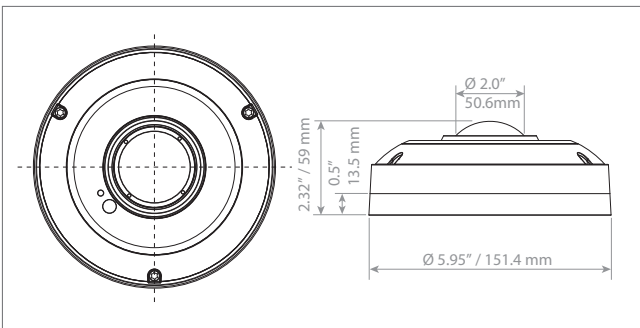

Other Models in this series

- **HTNC4300DM** (3 Megapixel super wide angle micro dome with de-warp)
- **HTNC5803M, HTNC5803DM** (4K / 8 Megapixel bullet and dome)
- **HTNC5404M, HTNC5404DM** (4 Megapixel bullet and dome)
- **HTNC5830XIR** (IR PTZ, 30 x zoom, 4K / 8 MP, extended IR 1000 ft night vision)

Optional Sharx Accessories

- **HWB** downward facing wall bracket, compatible with pole mount **HCPM**
- **HWB4** sconce type downward facing wall bracket, new style narrow mount
- **HPM** chandelier style ceiling pendant mount
- **HCB** indoor / outdoor conduit box, round, compatible with pole mount **HCPM**
- **HCPM** heavy duty pole mount / corner mount, requires **HCB** or **HWB**
- **HTCP2701:** PoE power + networking for up to 1.5 miles range over coax
- **HTNR16621:** 480 fps 16-camera 4K NVR (16 PoE), up to 24 TB storage
- **HTNR32620:** 960 fps 32-camera 4K NVR (16 PoE), up to 48 TB storage
- **HTVM64600:** 1920 fps 64-camera 2/4/8 NVR link, up to 48 TB offsite storage
- **HTVM80600S:** 3840 fps 128-camera 2/4/8 NVR link, up to 96 TB offsite storage

Dimensions

Sharx HTNC6000D

4K / 12 Megapixel Indoor/Outdoor Day/Night Panoramic Fish-Eye

Key Features

- Ultra 4K / 9 Megapixel Resolution @ 30 fps, 12 Megapixel @ 20 fps, H.264 or H.265
- 1.9mm 180° Panomorphic Lens
- True Day & Night
- Wide Dynamic Range (color during the day, black & white with IR at night)
- 6 IR LEDs for up to 30 ft / 10m night vision in total darkness
- Connectors for Audio In/Out (1/1), Alarm In/Out (1/1)
- Solid metal construction, easy installation
- Mounts directly to ceiling. Indoor/outdoor conduit box and other optional mounts available: chandelier style pendant mount, sconce style wall mount, pole and corner mount
- MicroSDHC or MicroSDXC card up to 256 GB
- PoE, 12VDC (power supply not included, can be powered by Sharx Security NVR)